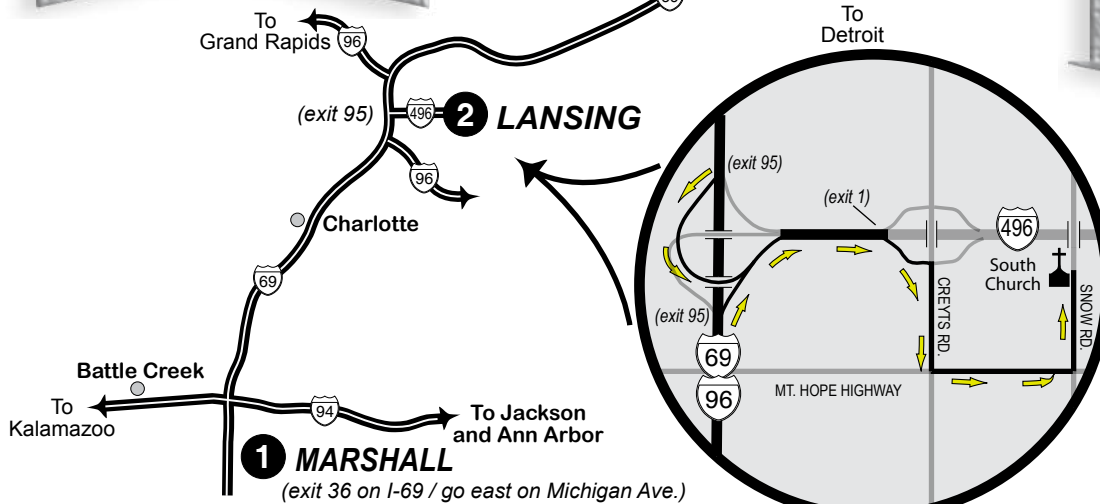

REST STOP

**3 FLINT 11:15 AM**  
**Mayfair Bible Church**  
5339 W. Pierson Road  
1 mile west of I-75

REST STOP

**2 LANSING 9:15 AM**  
**South Church**  
5250 Cornerstone Drive  
(see detail map)

REST STOP

**1 MARSHALL 8:15 AM**  
Depart **K-Mart** on Tuesday  
15861 W. Michigan Avenue  
- 1 mile south of I-94 / I-69  
interchange (exit 36 on I-69)

**5 BARAKEL 8:30 AM**  
Depart  
Camp Barakel  
on Monday

REST STOP

**4 BAY CITY 10:30 AM**  
**Meijer's**  
2980 Wilder Road  
1 mile east of I-75

REST STOP

**3 FLINT 12:00 PM**  
**Mayfair Bible Church**  
5339 W. Pierson Road  
1 mile west of I-75

REST STOP

**2 LANSING 2:15 PM**  
**South Church**  
5250 Cornerstone Drive  
(see detail map)

REST STOP

**1 MARSHALL 3:30 PM**  
Arrive **K-Mart** on Monday  
15861 W. Michigan Avenue  
- 1 mile south of I-94 / I-69  
interchange (exit 36 on I-69)

TO MARSHALL

Detailed directions are available at our website:  
[www.CampBarakel.org](http://www.CampBarakel.org)