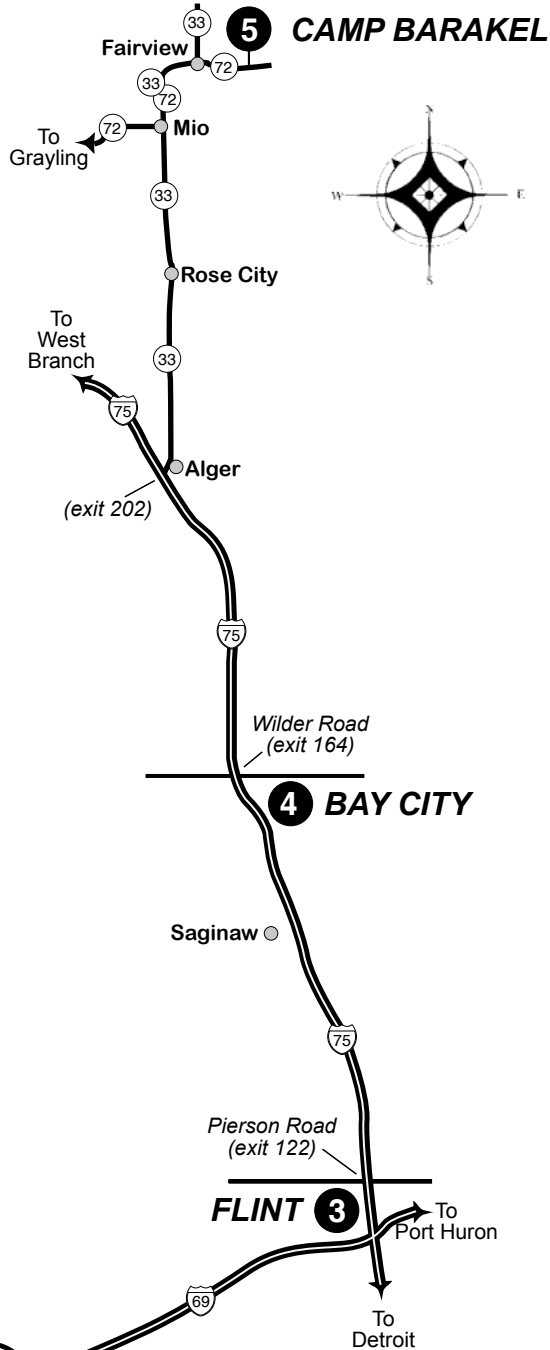

REST STOP

**3 FLINT 11:15 AM**  
**Mayfair Bible Church**  
5339 W. Pierson Road  
1 mile west of I-75

REST STOP

**2 LANSING 9:15 AM**  
**South Church**  
5250 Cornerstone Drive  
(see detail map)

REST STOP

**1 MARSHALL 8:15 AM**  
Depart **K-Mart** on Tuesday  
15861 W. Michigan Avenue  
- 1 mile south of I-94 / I-69  
interchange (exit 36 on I-69)

**5 BARAKEL 8:30 AM**  
Depart  
Camp Barakel  
on Monday

REST STOP

**4 BAY CITY 10:30 AM**  
**Meijer's**  
2980 Wilder Road  
1 mile east of I-75

REST STOP

**3 FLINT 12:00 PM**  
**Mayfair Bible Church**  
5339 W. Pierson Road  
1 mile west of I-75

REST STOP

**2 LANSING 2:15 PM**  
**South Church**  
5250 Cornerstone Drive  
(see detail map)

REST STOP

**1 MARSHALL 3:30 PM**  
Arrive **K-Mart** on Monday  
15861 W. Michigan Avenue  
- 1 mile south of I-94 / I-69  
interchange (exit 36 on I-69)

TO MARSHALL

Detailed directions are available at our website:  
[www.CampBarakel.org](http://www.CampBarakel.org)